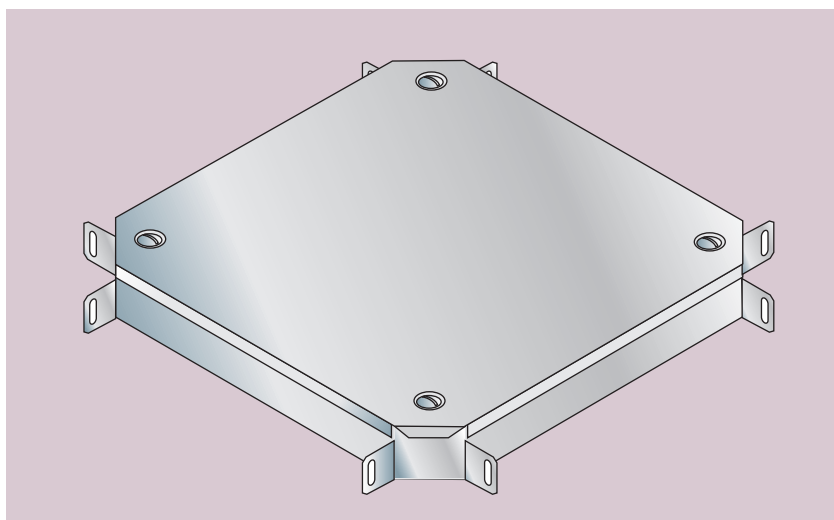

RAISED FLOOR JUNCTION BOX

ORDER PATTERN (mm)				
SIZE		ITEM CODE		
WIDTH	HEIGHT	DOUBLE COMPARTMENT	TRIPLE COMPARTMENT	
200x200	25	2C TRRF JB200x25	3CTR RFJB200x25	
200x200	38	2C TRRF JB200x38	3CTR RFJB200x38	
200x200	50	2C TRRF JB200x50	3CTR RFJB200x50	
225x225	25	2C TRRF JB225x25	3CTR RFJB225x25	
225x225	38	2C TRRF JB225x38	3CTR RFJB225x38	
225x225	50	2C TRRF JB225x50	3CTR RFJB225x50	
250x250	25	2C TRRF JB250x25	3CTR RFJB250x25	
250x250	38	2C TRRF JB250x38	3CTR RFJB250x38	
250x250	50	2C TRRF JB250x50	3CTR RFJB250x50	
300x300	25	2C TR RF JB 300x25	3C TR RFJB 300x25	
300x300	38	2C TR RF JB 300x38	3C TR RFJB 300x38	
300x300	50	2C TR RF JB 300x50	3C TR RFJB 300x50	
350x350	25	2C TR RF JB 350x25	3C TR RFJB 350x25	
350x350	38	2C TR RF JB 350x38	3C TR RFJB 350x38	
350x350	50	2C TR RF JB 350x50	3C TR RFJB 350x50	
400x400	25	2C TR RF JB 400x25	3C TR RFJB 400x25	
400x400	38	2C TR RF JB 400x38	3C TR RFJB 400x38	
400x400	50	2C TR RF JB 400x50	3C TR RFJB 400x50	
425x425	25	2C TR RF JB 425x25	3C TR RFJB 425x25	
425x425	38	2C TR RF JB 425x38	3C TR RFJB 425x38	
425x425	50	2C TR RF JB 425x50	3C TR RFJB 425x50	

Note: Trunkings can be provided in Pre Galvanized, Hot Dip Galvanized & Epoxy Coated finishes. Standard lengths are 2.44 mtrs and 3 mtrs. Customized lengths and sizes can be provided upon special request.